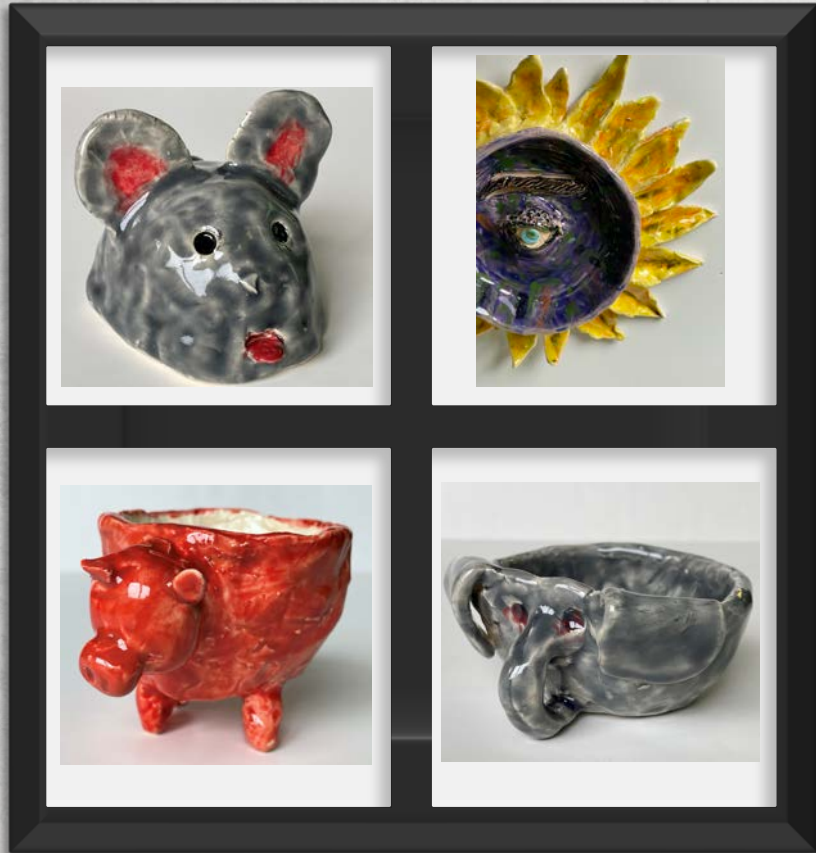

# 6<sup>th</sup> Grade

---

4th Quarter

Plushie by Reese Illsley

## Projects Represented:

**Clay** - Hand built and glazed clay works of unique design

**Layered Watercolor**- Working with Watercolor paints to create a layered composition

**Plushies** - Students design their own unique patterns and create stuffed felt "Plushies"

**Contour Portraits** - exploring the use of contour lines, students created portraits from live models or statues. Color was added with watercolor paint or oil pastels

Clockwise from  
upper left:  
Hand built Clay  
Sculptures by  
Ava Fiedler  
Hannah Frederici-  
Hilliar  
Karmine Cataloni  
Tyler Hines-Cornell